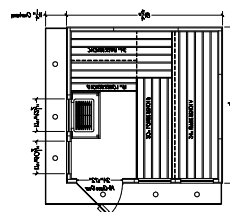

OPTIONAL FEATURES

- Digital controls
- Accessories
- Wall-to-wall duckboard