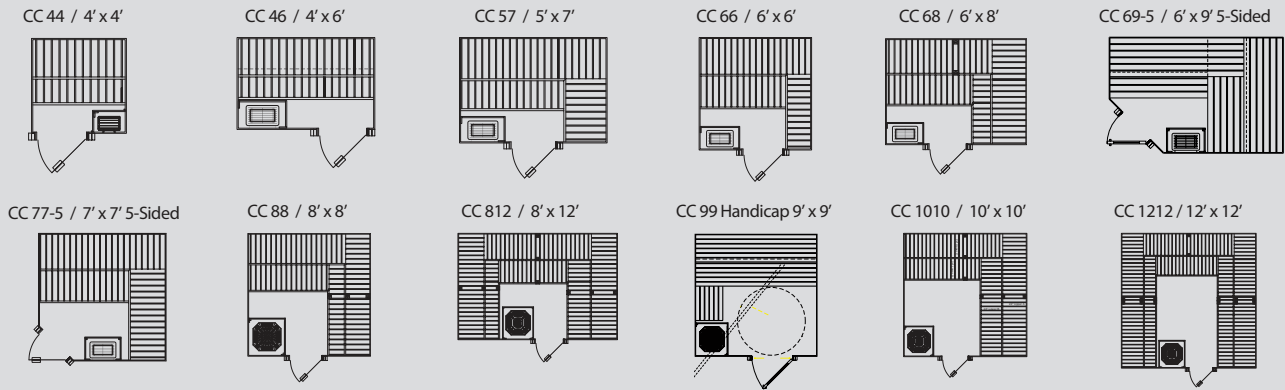

SAUNA LAYOUTS

CUSTOM-CUT SERIES