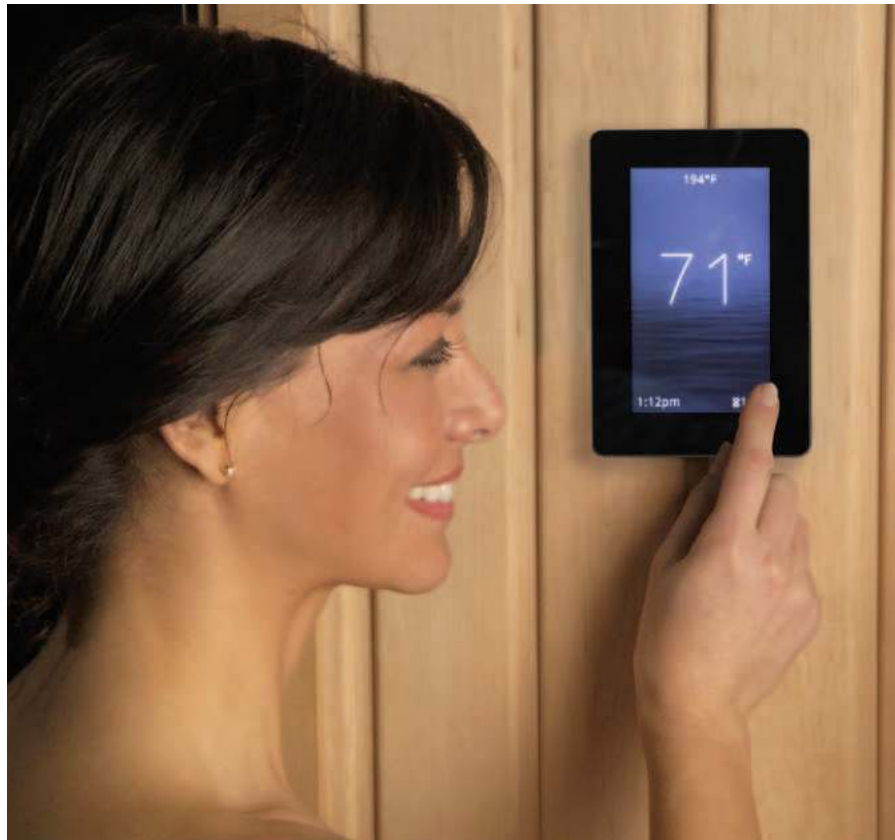

ELITE CONTROL

Amerrec's Elite control features European modern design for surface mount applications. The industry's most flexible control can be operated on a full 365 day per year calendar, multiple user settings languages and more. The addition of **operating this control from the comfort of your smart device (phone, tablet or even PC) makes it the most desirable control system for today's discerning homeowner.**