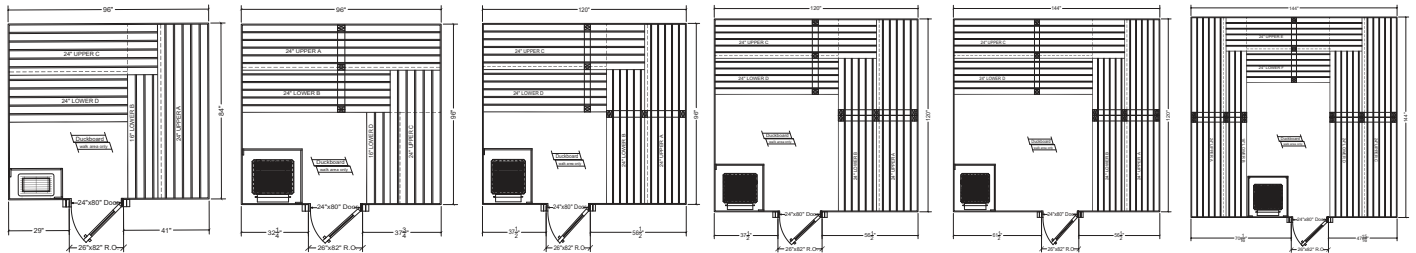

CUSTOM-CUT

"EUROPEAN" SAUNA SERIES

AMEREC EUROPEAN CUSTOM CUT SAUNA ROOMS INCLUDE:

- Deluxe bench system: Clear, vertical grain Western Red Cedar or Canadian Hemlock bench tops with Heat-treated European Alder bench face color accent.
- Deluxe ergonomic 6-bar backrest (same wood as benches, including color accents), with integral **LED lighting system**.
- Valance (same wood as bench tops) with bull-nose curved face and with integral LED lighting system.
- Upper and lower bench skirts: easily removable, same **wood as bench tops**. **Upper and lower bench skirts on Premiere sauna packages** can be easily removed for cleaning under the bench
- Deluxe heater guard (with two-tone wood as on benches and backrests)
- Accessory package: Rento bucket and ladle, deluxe 7" thermometer/hygrometer, 2 headrests
- Adjustable foot system for H-Legs and Heater guard for longer life and adjust to taper of floor

COMMERCIAL CUSTOM-CUT SAUNA

"CLASSIC"

Amerec's Classic Commercial Saunas have set the standards for the worldwide sauna industry.

AMEREC'S "CLASSIC" COMMERCIAL CUSTOM CUT SAUNA ROOMS INCLUDE:

- Deluxe bench system: Clear, vertical grain Western Red Cedar or Canadian Hemlock benches.
- 2-bar backrest (same wood as benches).
- 3-bar heater guard (same wood as on benches)
- Accessory package: One-gallon stainless steel bucket and ladle (or optional one gallon wood bucket and ladle), 5" thermometer, 2 headrests
- Standard wall light
- Adjustable foot system for H-Legs and Heater guard for longer life and adjust to taper of floor