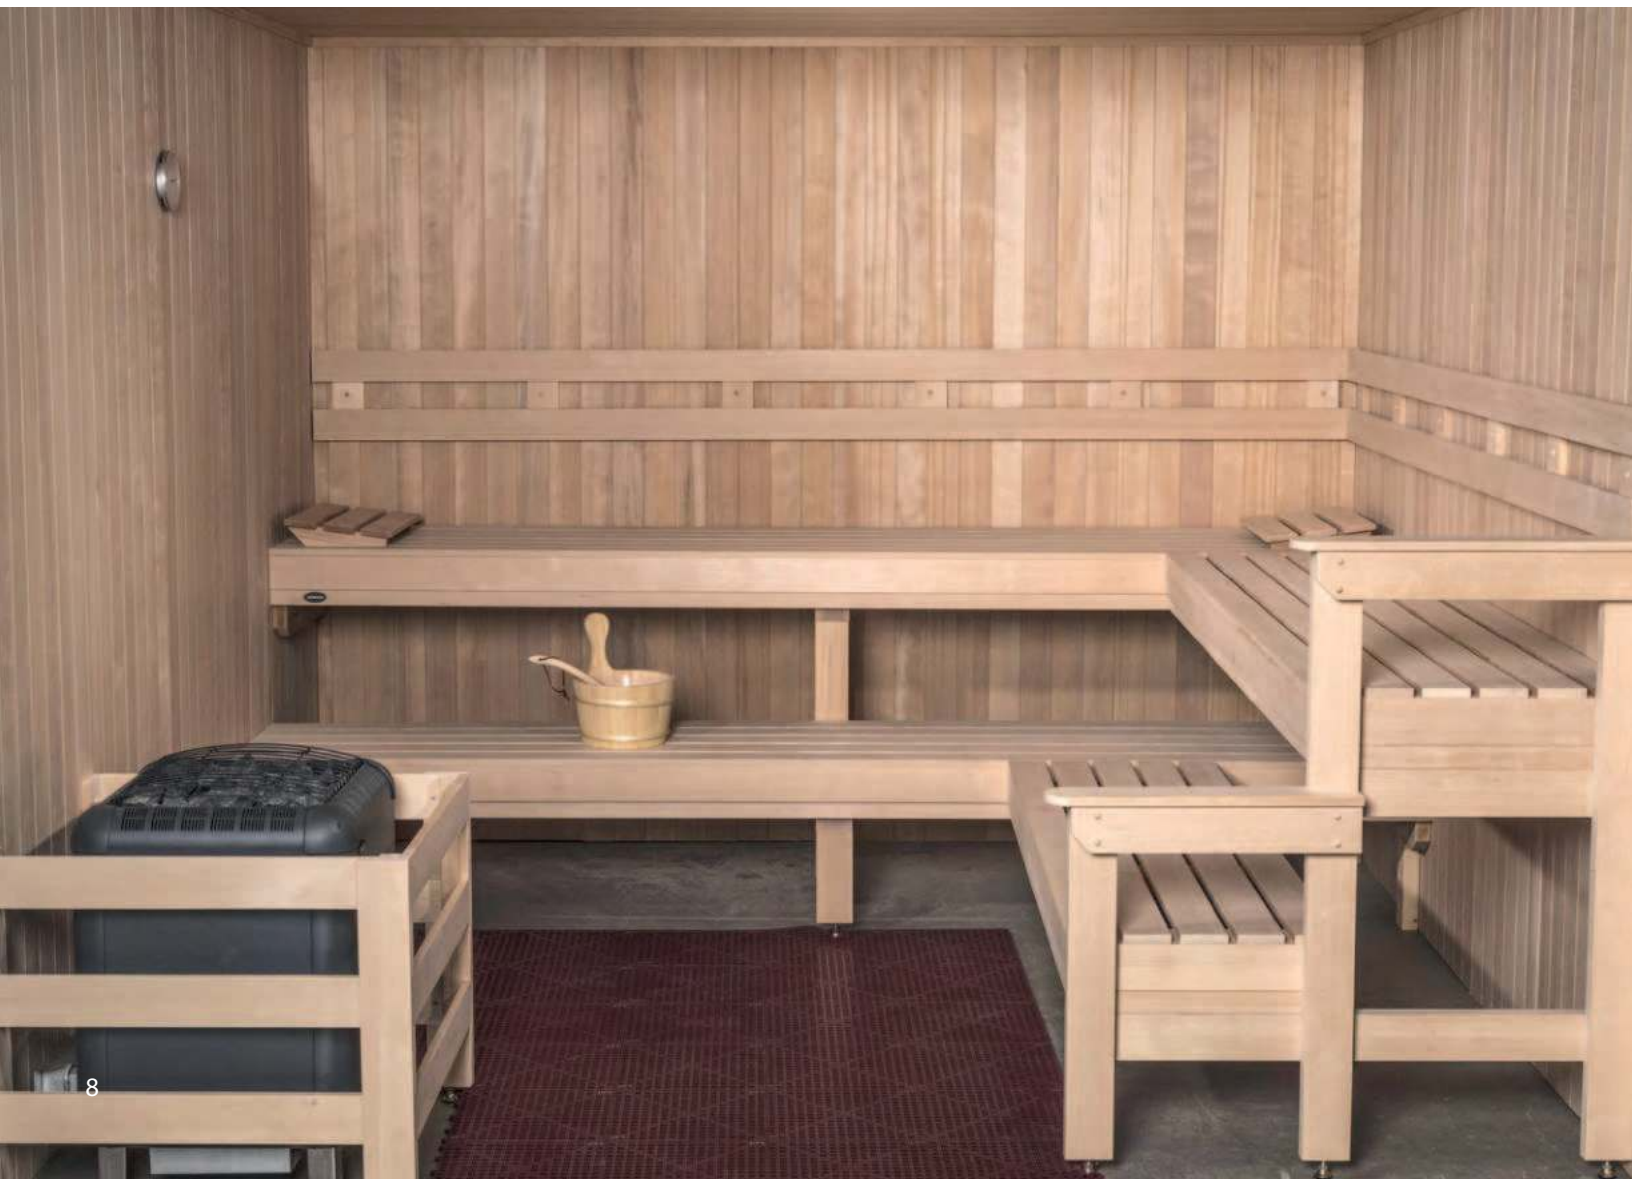

CUSTOM-CUT

"EUROPEAN" SAUNA SERIES

AMEREC EUROPEAN CUSTOM CUT SAUNA ROOMS INCLUDE:

- Deluxe bench system: Clear, vertical grain Western Red Cedar or Canadian Hemlock bench tops with Heat-treated European Alder bench face color accent.
- Deluxe ergonomic 6-bar backrest (same wood as benches, including color accents), with integral **LED lighting system**.
- Valance (same wood as bench tops) with bull-nose curved face and with integral LED lighting system.
- Upper and lower bench skirts: easily removable, same **wood as bench tops**. **Upper and lower bench skirts on Premiere sauna packages** can be easily removed for cleaning under the bench
- Deluxe heater guard (with two-tone wood as on benches and backrests)
- Accessory package: Rento bucket and ladle, deluxe 7" thermometer/hygrometer, 2 headrests
- Adjustable foot system for H-Legs and Heater guard for longer life and adjust to taper of floor

COMMERCIAL CUSTOM-CUT SAUNA

"CLASSIC"

Amerec's Classic Commercial Saunas have set the standards for the worldwide sauna industry.

AMEREC'S "CLASSIC" COMMERCIAL CUSTOM CUT SAUNA ROOMS INCLUDE:

- Deluxe bench system: Clear, vertical grain Western Red Cedar or Canadian Hemlock benches.
- 2-bar backrest (same wood as benches).
- 3-bar heater guard (same wood as on benches)
- Accessory package: One-gallon stainless steel bucket and ladle (or optional one gallon wood bucket and ladle), 5" thermometer, 2 headrests
- Standard wall light
- Adjustable foot system for H-Legs and Heater guard for longer life and adjust to taper of floor