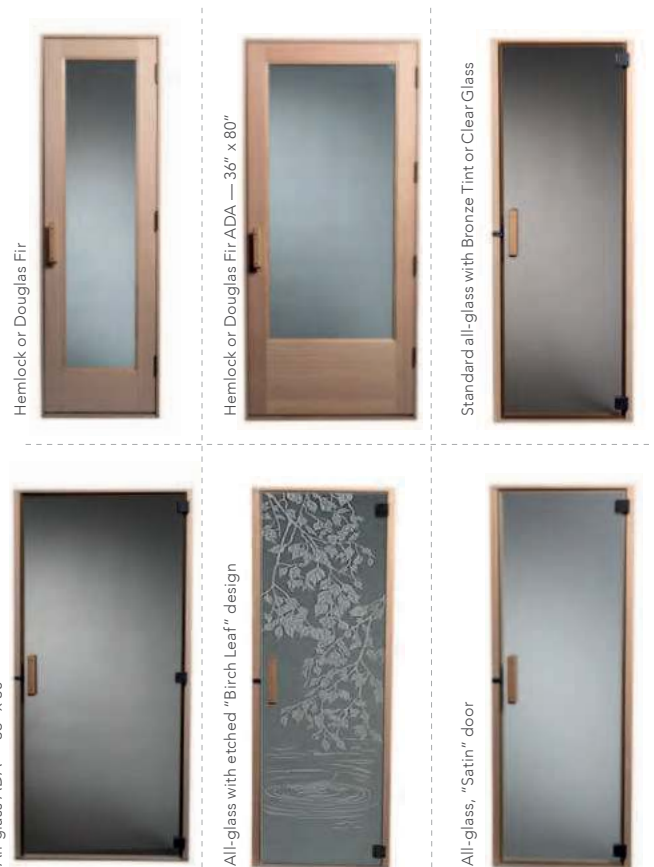

- **Hand crafted wall and ceiling panels in Western Red Cedar or Hemlock**
- Pre-assembled benches selected from our standard designs, or choose a luxury upgrade
- Lighting system of your choice
- Bucket, ladle, rocks
- Options ranging from full-wall glass panels, bench design upgrades, recessed lighting, **color light therapy, and more**

SAUNA LAYOUTS

CUSTOM-CUT SERIES

PANEL-BUILT SERIES

Layouts shown are examples only; Amerc saunas are fully customizable to fit your space and design.

SAUNA DOORS

In a Amerc sauna, the door isn't simply a closure—it is a gateway between worlds that always say "welcome". All Amerc saunas include an all-glass door. But you can also choose from several door and window styles to personalize your sauna. Amerc's six optional door designs are available in standard and handicap-accessible sizes. All Amerc doors include our exclusive latching system and laser-etched handles.

DOOR OPTIONS INCLUDE

- All glass door (standard), 24"x72" or 24"x80"
- Hemlock door 24"x72", 23¹/₄"x69¹/₄", 24" x 80", 30" x 80" with insulated glass window (Note: 80" height is for Custom Cut saunas only; not for modular)
- Etched glass door, 24"x72"; Shown above: "Birch Leaves over Water"
- All doors are prehung and include handles and appropriate latching system
- For all doors consult dealer or Amerc for suggested rough opening