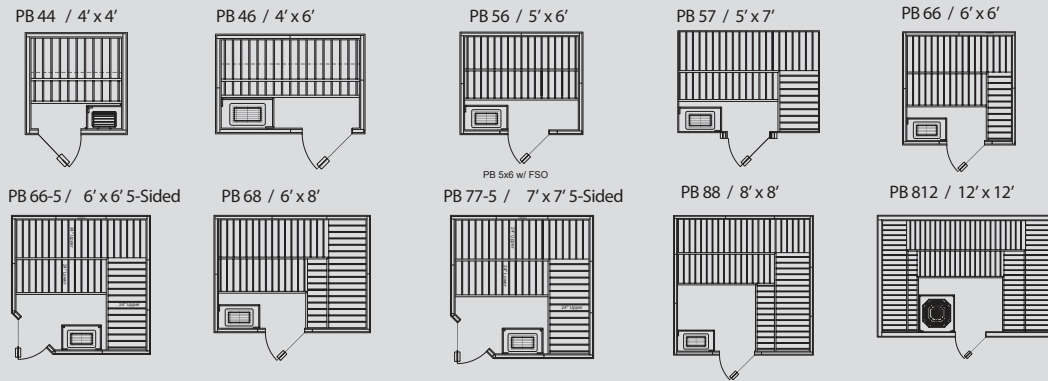

PANEL-BUILT SERIES

Layouts shown are examples only; Amerc saunas are fully customizable to fit your space and design.

SAUNA DOORS

In a Amerc sauna, the door isn't simply a closure—it is a gateway between worlds that always say "welcome". All Amerc saunas include an all-glass door. But you can also choose from several door and window styles to personalize your sauna. Amerc's six optional door designs are available in standard and handicap-accessible sizes. All Amerc doors include our exclusive latching system and laser-etched handles.

DOOR OPTIONS INCLUDE

- All glass door (standard), 24"x72" or 24"x80"
- Hemlock door 24"x72", 23¹/₄"x69¹/₄", 24" x 80", 30" x 80" with insulated glass window (Note: 80" height is for Custom Cut saunas only; not for modular)
- Etched glass door, 24"x72"; Shown above: "Birch Leaves over Water"
- All doors are prehung and include handles and appropriate latching system
- For all doors consult dealer or Amerc for suggested rough opening