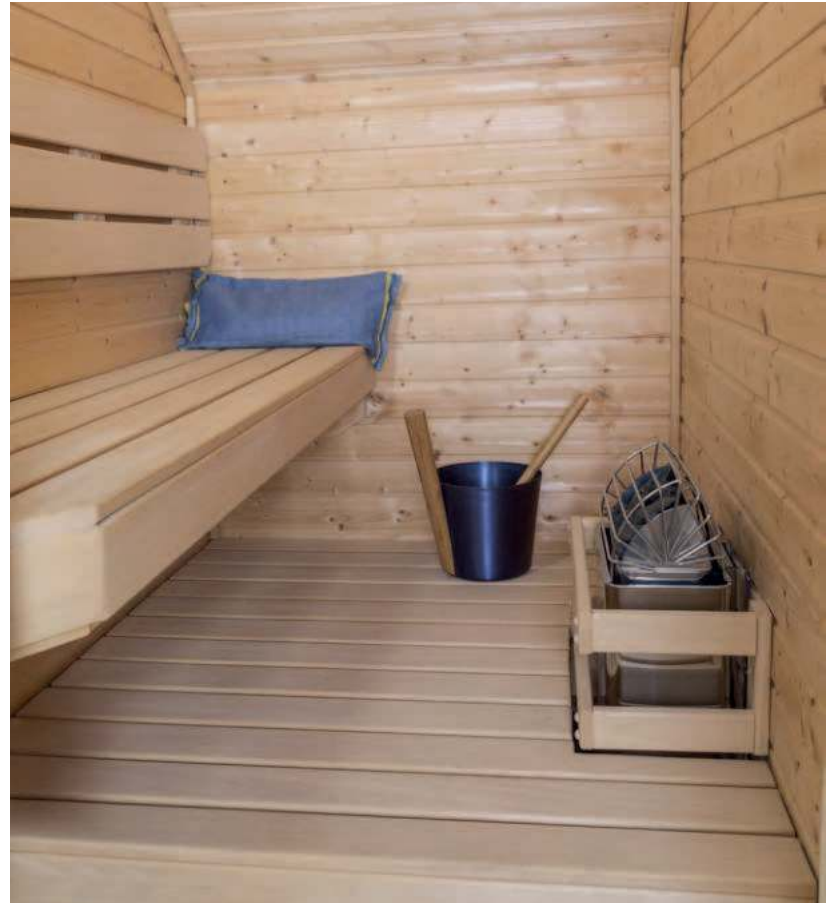

CLASSIC LINE SAUNA HEATERS

AMEREC'S CLASSIC HEATERS OFFER AMAZING PERFORMANCE AND VALUE FOR ALL SIZES OF SAUNAS

Wall Mounted and Floor Standing

Quality craftsmanship is the signature of genuine Amerec wall and floor heaters. Designed for high performance, Amerec heaters put more rocks in direct contact with the elements. The result is pure bliss: a soft steam and **even, gentle waves of heat that keep the climate** irresistibly perfect. Choose from a range of options to suit every taste and sauna room, each offering a unique expression of the pure sauna experience.

Amerec Wall-Mounted and Floor Standing Heaters Feature:

- More rocks in direct contact with elements, ensuring a softer, gentler and more even sauna **climate**
- Open air flow design to allow quick, effective heating with efficient energy use
- Double-wall structural shell minimizes surface temperatures, preventing accidental burns and **adding to the comfort**
- Heat shield in attractive stainless steel finish adds a modern feel to sauna decor
- **Safety tested and listed for years of worry-free performance**