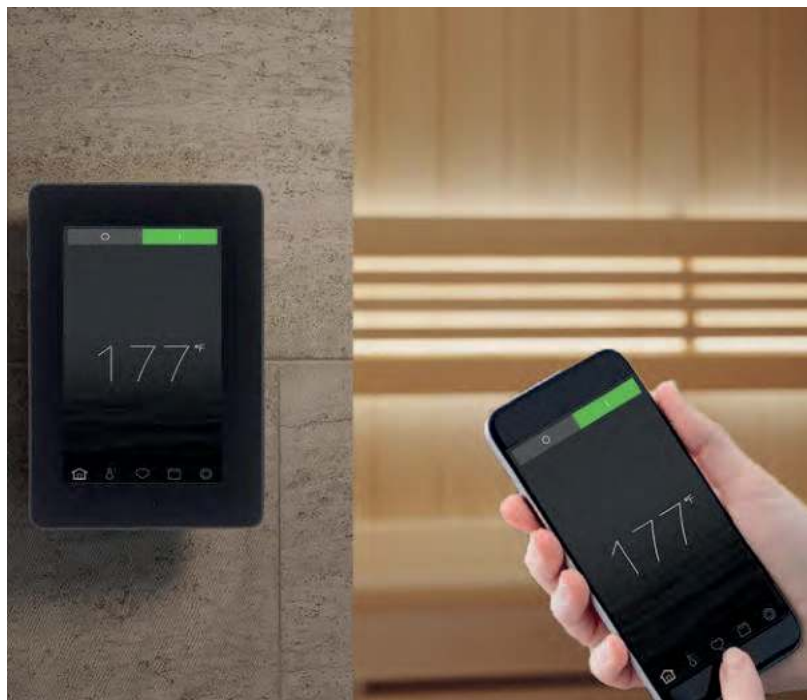

DELUXE SAUNA CONTROLS

The latest in Smart Sauna Technology

In the Amerrec sauna experience, **managing the climate, timing and comfort** of your sauna is never a source of stress. Amerrec sauna controls are attractive and designed and manufactured to provide **years of dependable, convenient and safe** operation. And regardless of the option you choose, Amerrec sauna control units let you create the environment that's perfect for you—easily and intuitively.

ELITE CONTROL

Amerrec's Elite control features European modern design for surface mount applications. The industry's most flexible control can be operated on a full 365 day per year calendar, multiple user settings languages and more. The addition of **operating this control from the comfort of your smart device (phone, tablet or even PC) makes it the most desirable control system for today's discerning homeowner.**

NORTH AMERICA'S FIRST SAUNA CONTROLS WITH TRUE WORLDWIDE MOBILE FUNCTIONALITY: AMEREC ELITE AND AMEREC SAUNALOGIC2

ELITE TOUCHSCREEN CONTROL

- Touch screen operation for easy control
- Operate your sauna heater from anywhere there is cell service with the "Amerec Control" app for Android or iPhone.
- Surface mount
- Optional choice of trim rings in seven finishes
- Mount inside or outside the sauna room
- **Waterproof**
- Intelligent Start (pre-heat sauna when you want it)
- Calendar Programming (set your sauna to work according to your schedule).
- User Favorites (remembers user preferences)
- For use with Himalaya and Laava heaters (also used with Amerec AX Steam Generators).

Elite Control shown with mobile phone app

SAUNALOGIC2[®] CONTROL

In addition to the mobile app with functionality from anywhere there is cell or data service, the SL2 takes the simple yet intuitive and popular Saunalogic2 control and gives it a modern upgrade. The glass touch screen on a smart phone size surface provides a modern and extremely flexible option for the modern sauna owner.