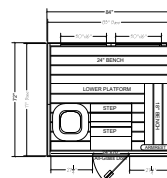

STANDARD FEATURES

- 72"d x 84"w x 84"h, O.D.
- Panoramic all-glass front
- Includes low-voltage valance lighting,
- The upper benches with deluxe full length backrests
- Himalaya heater protruding through wall-to-wall middle platform
- Bucket, ladle, thermometer

- Interior of clear Hemlock with heat-treated Alder accents on bench and platform face
- Exterior of clear Hemlock or clear Western Red Cedar