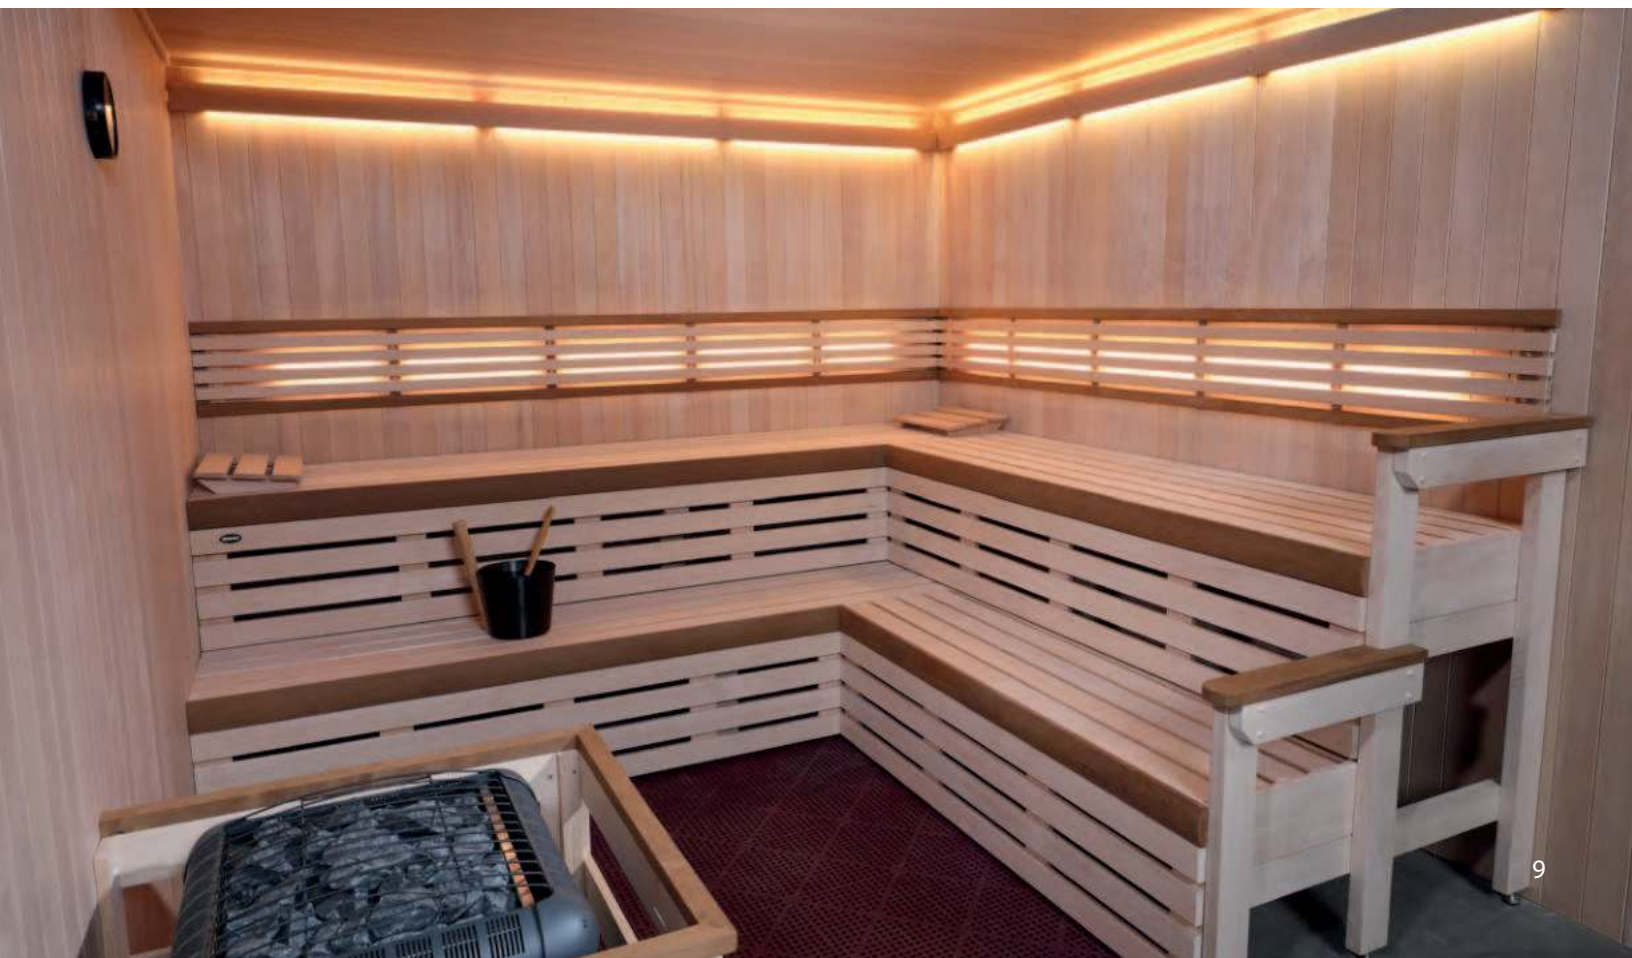

Optional upgrade bench tops of 2x4 clear vertical grain Western Red Cedar or Canadian Hemlock.