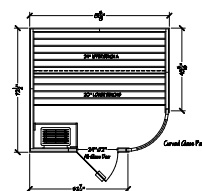

OPTIONAL FEATURES

- Digital controls
- Accessories
- Wall-to-wall duckboard